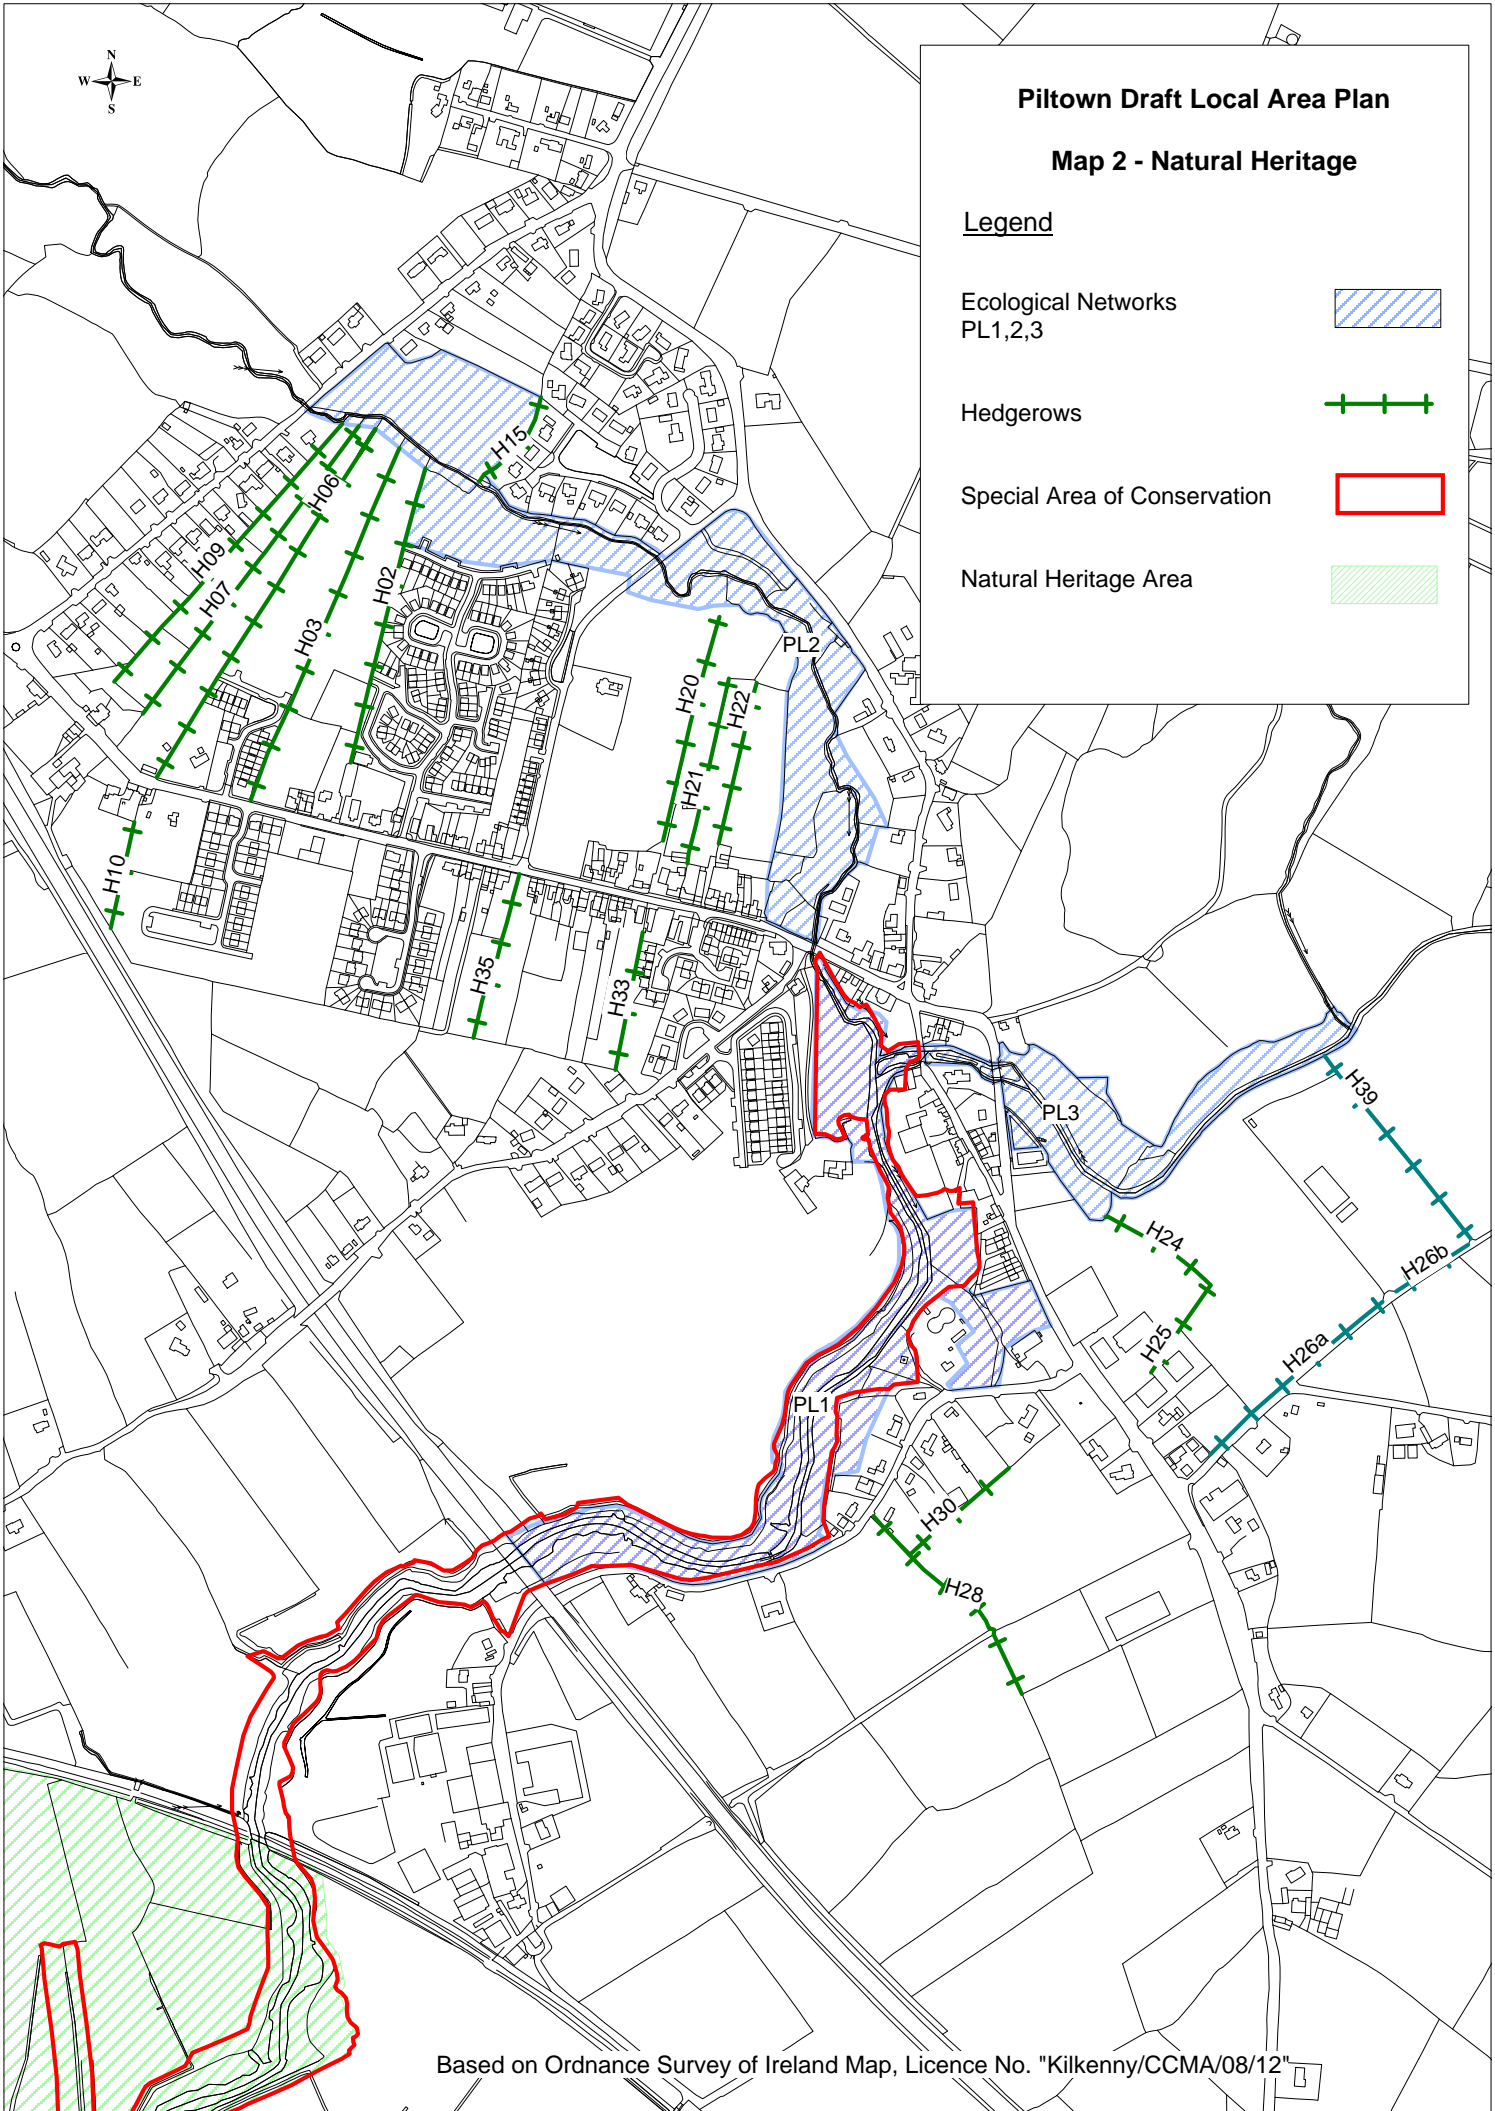

Piltown Draft Local Area Plan

Map 1 - Zoning Objectives

Legend

- Existing and General Development
- New Residential
- Phase 2
- Open Space
- Industrial
- Development Boundary
- Infill Potential Lands (see section 2.1.2) ★ ★

Piltown Draft Local Area Plan

Map 2 - Natural Heritage

Legend

Ecological Networks
PL1,2,3

Hedgerows

Special Area of Conservation

Natural Heritage Area

Piltown Draft Local Area Plan