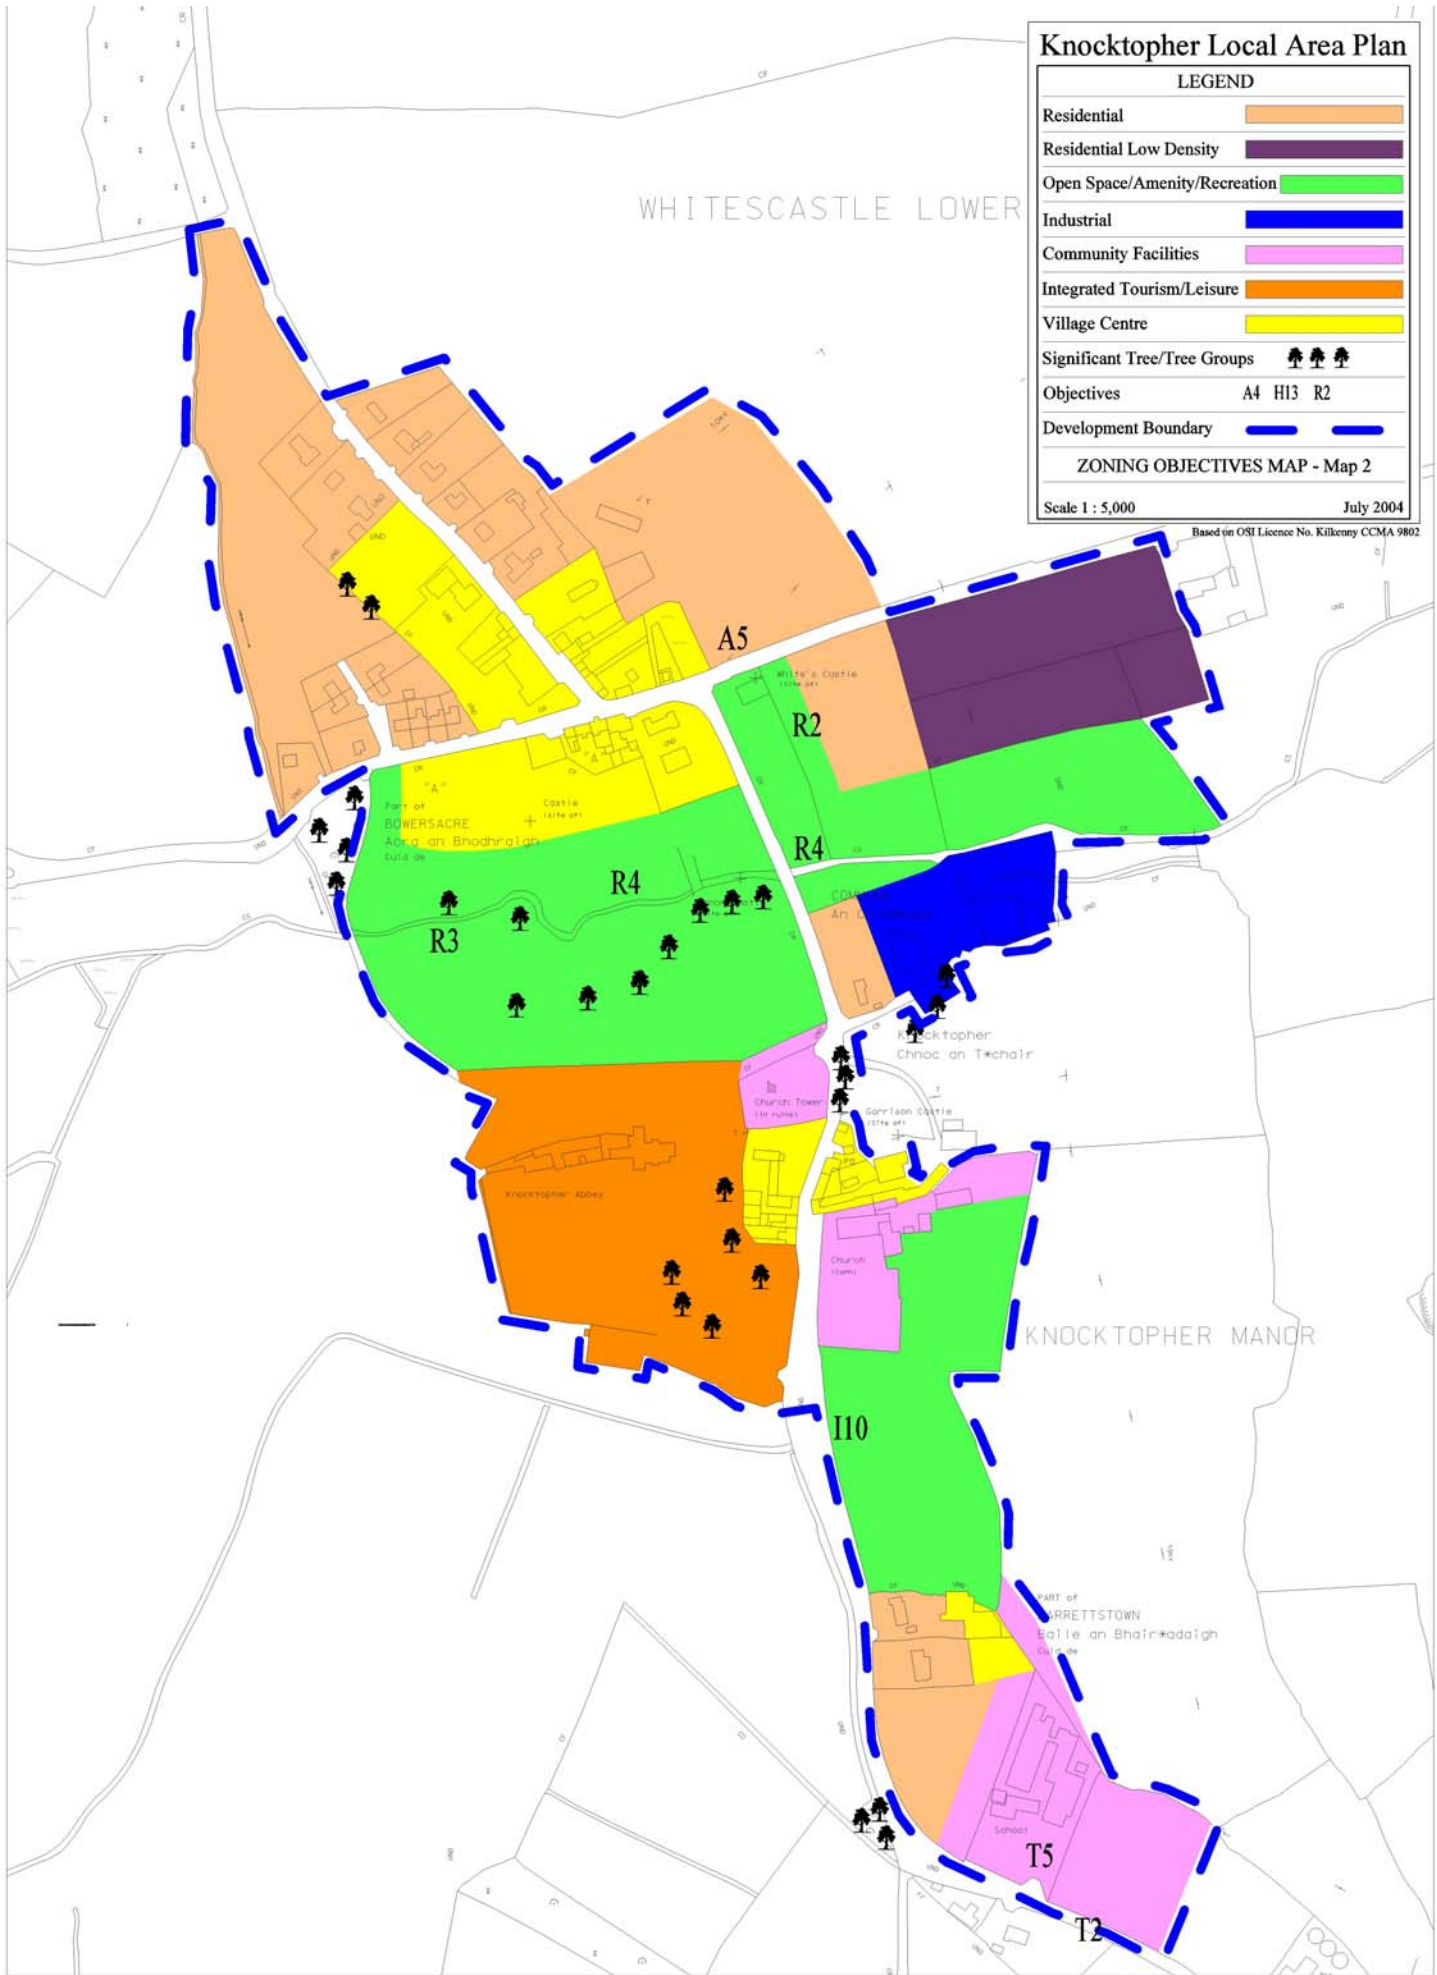

Knocktopher Local Area Plan

LEGEND	
Residential	
Residential Low Density	
Open Space/Amenity/Recreation	
Industrial	
Community Facilities	
Integrated Tourism/Leisure	
Village Centre	
Significant Tree/Tree Groups	
Objectives	A4 H13 R2
Development Boundary	
ZONING OBJECTIVES MAP - Map 2	
Scale 1 : 5,000	July 2004