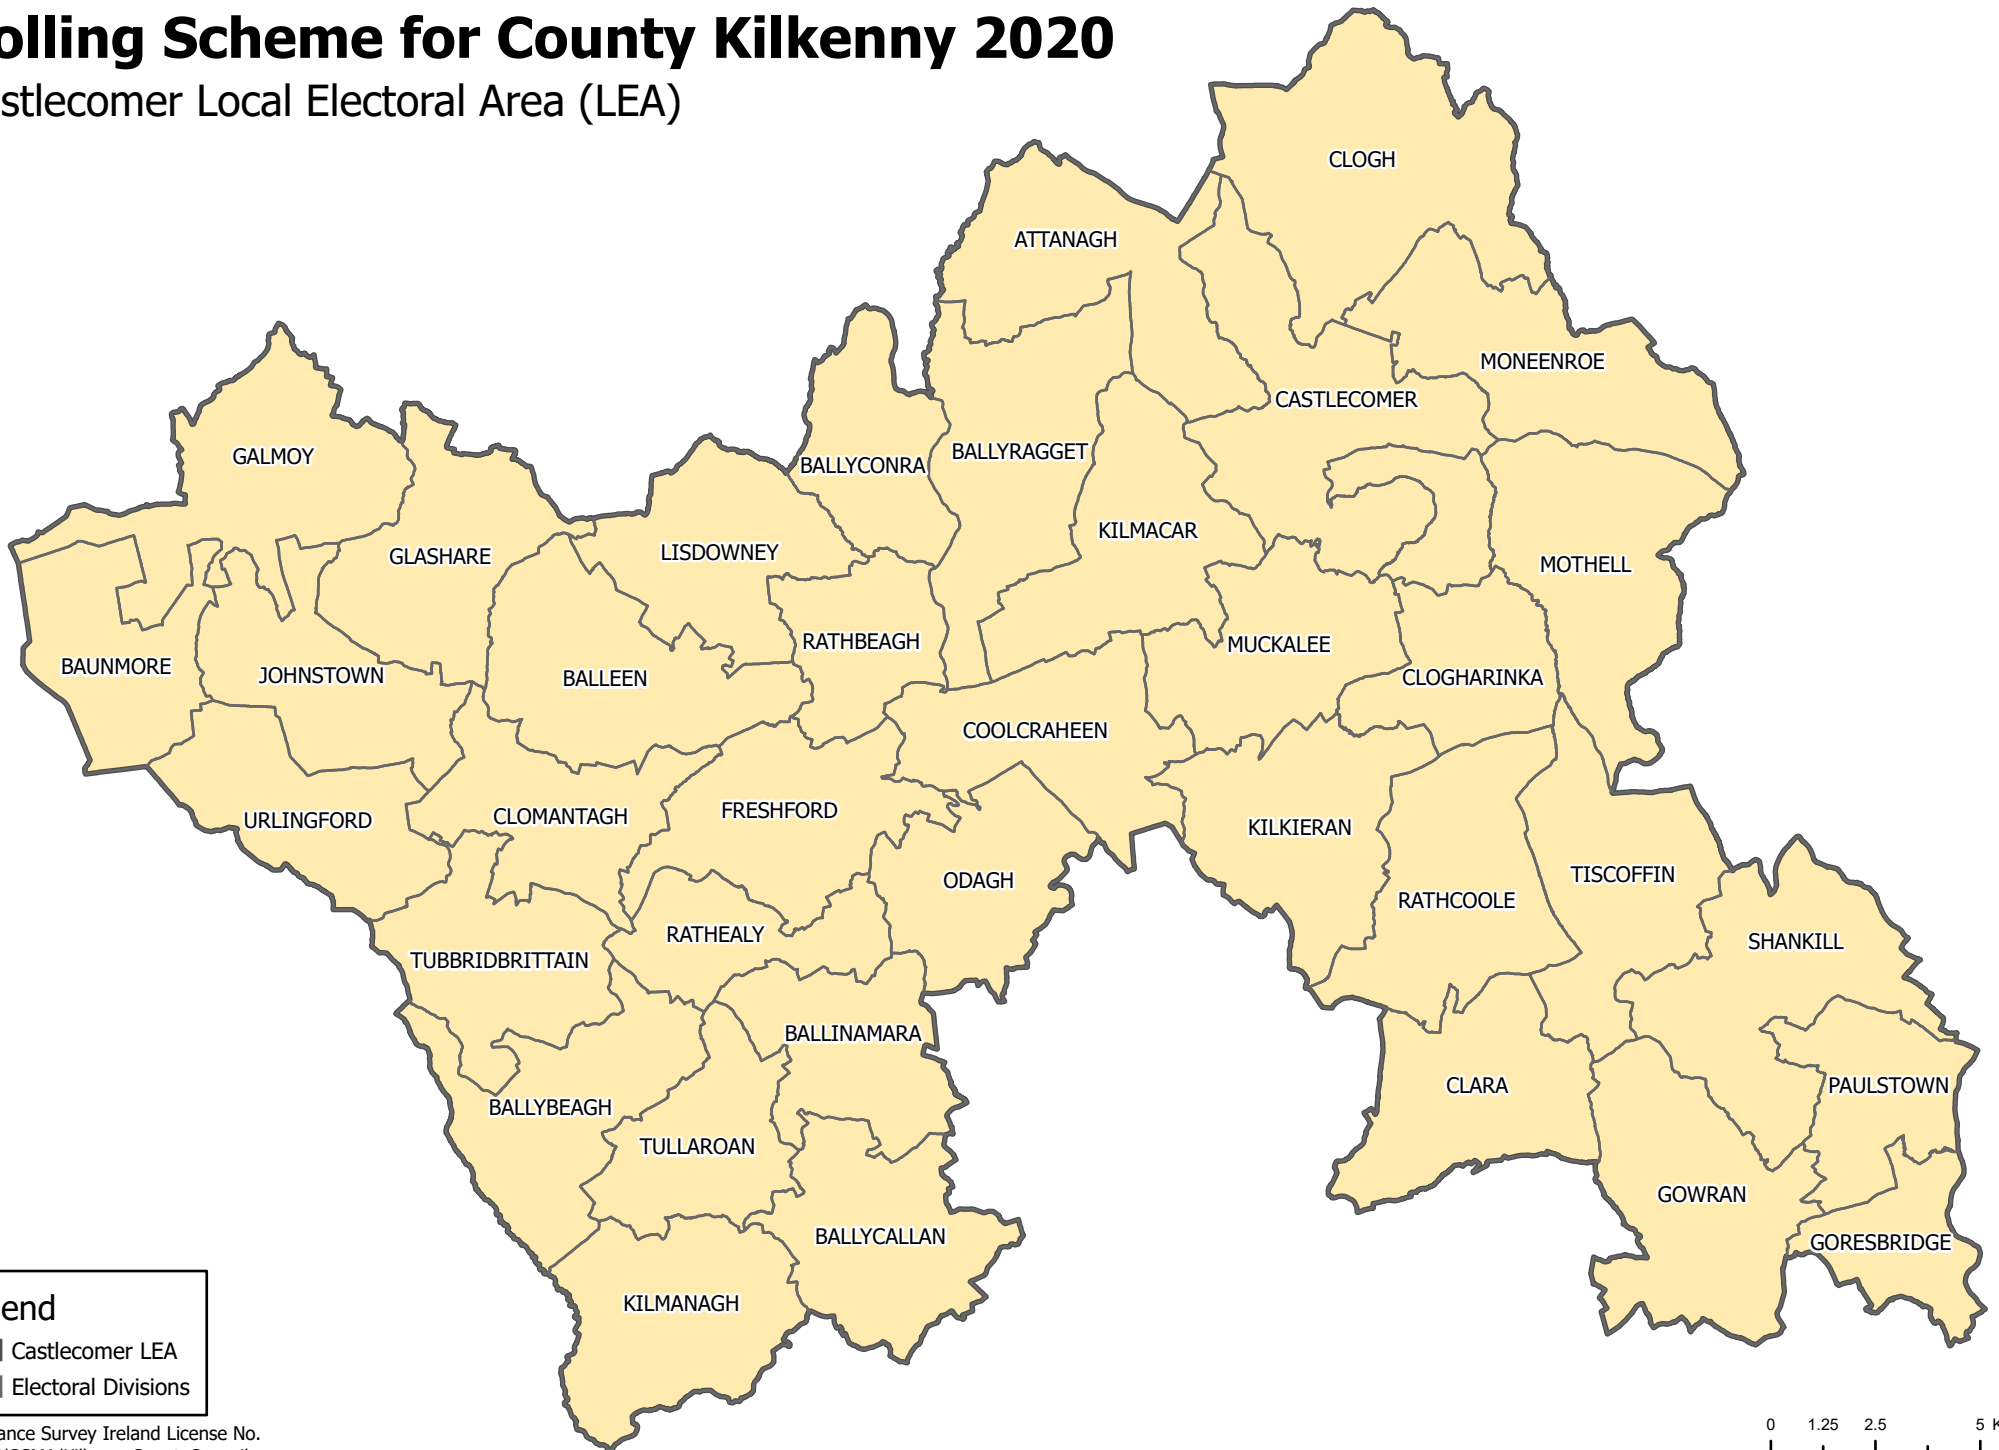

Polling Scheme for County Kilkenny 2020

Castlecomer Local Electoral Area (LEA)

Legend

-  Castlecomer LEA
-  Electoral Divisions