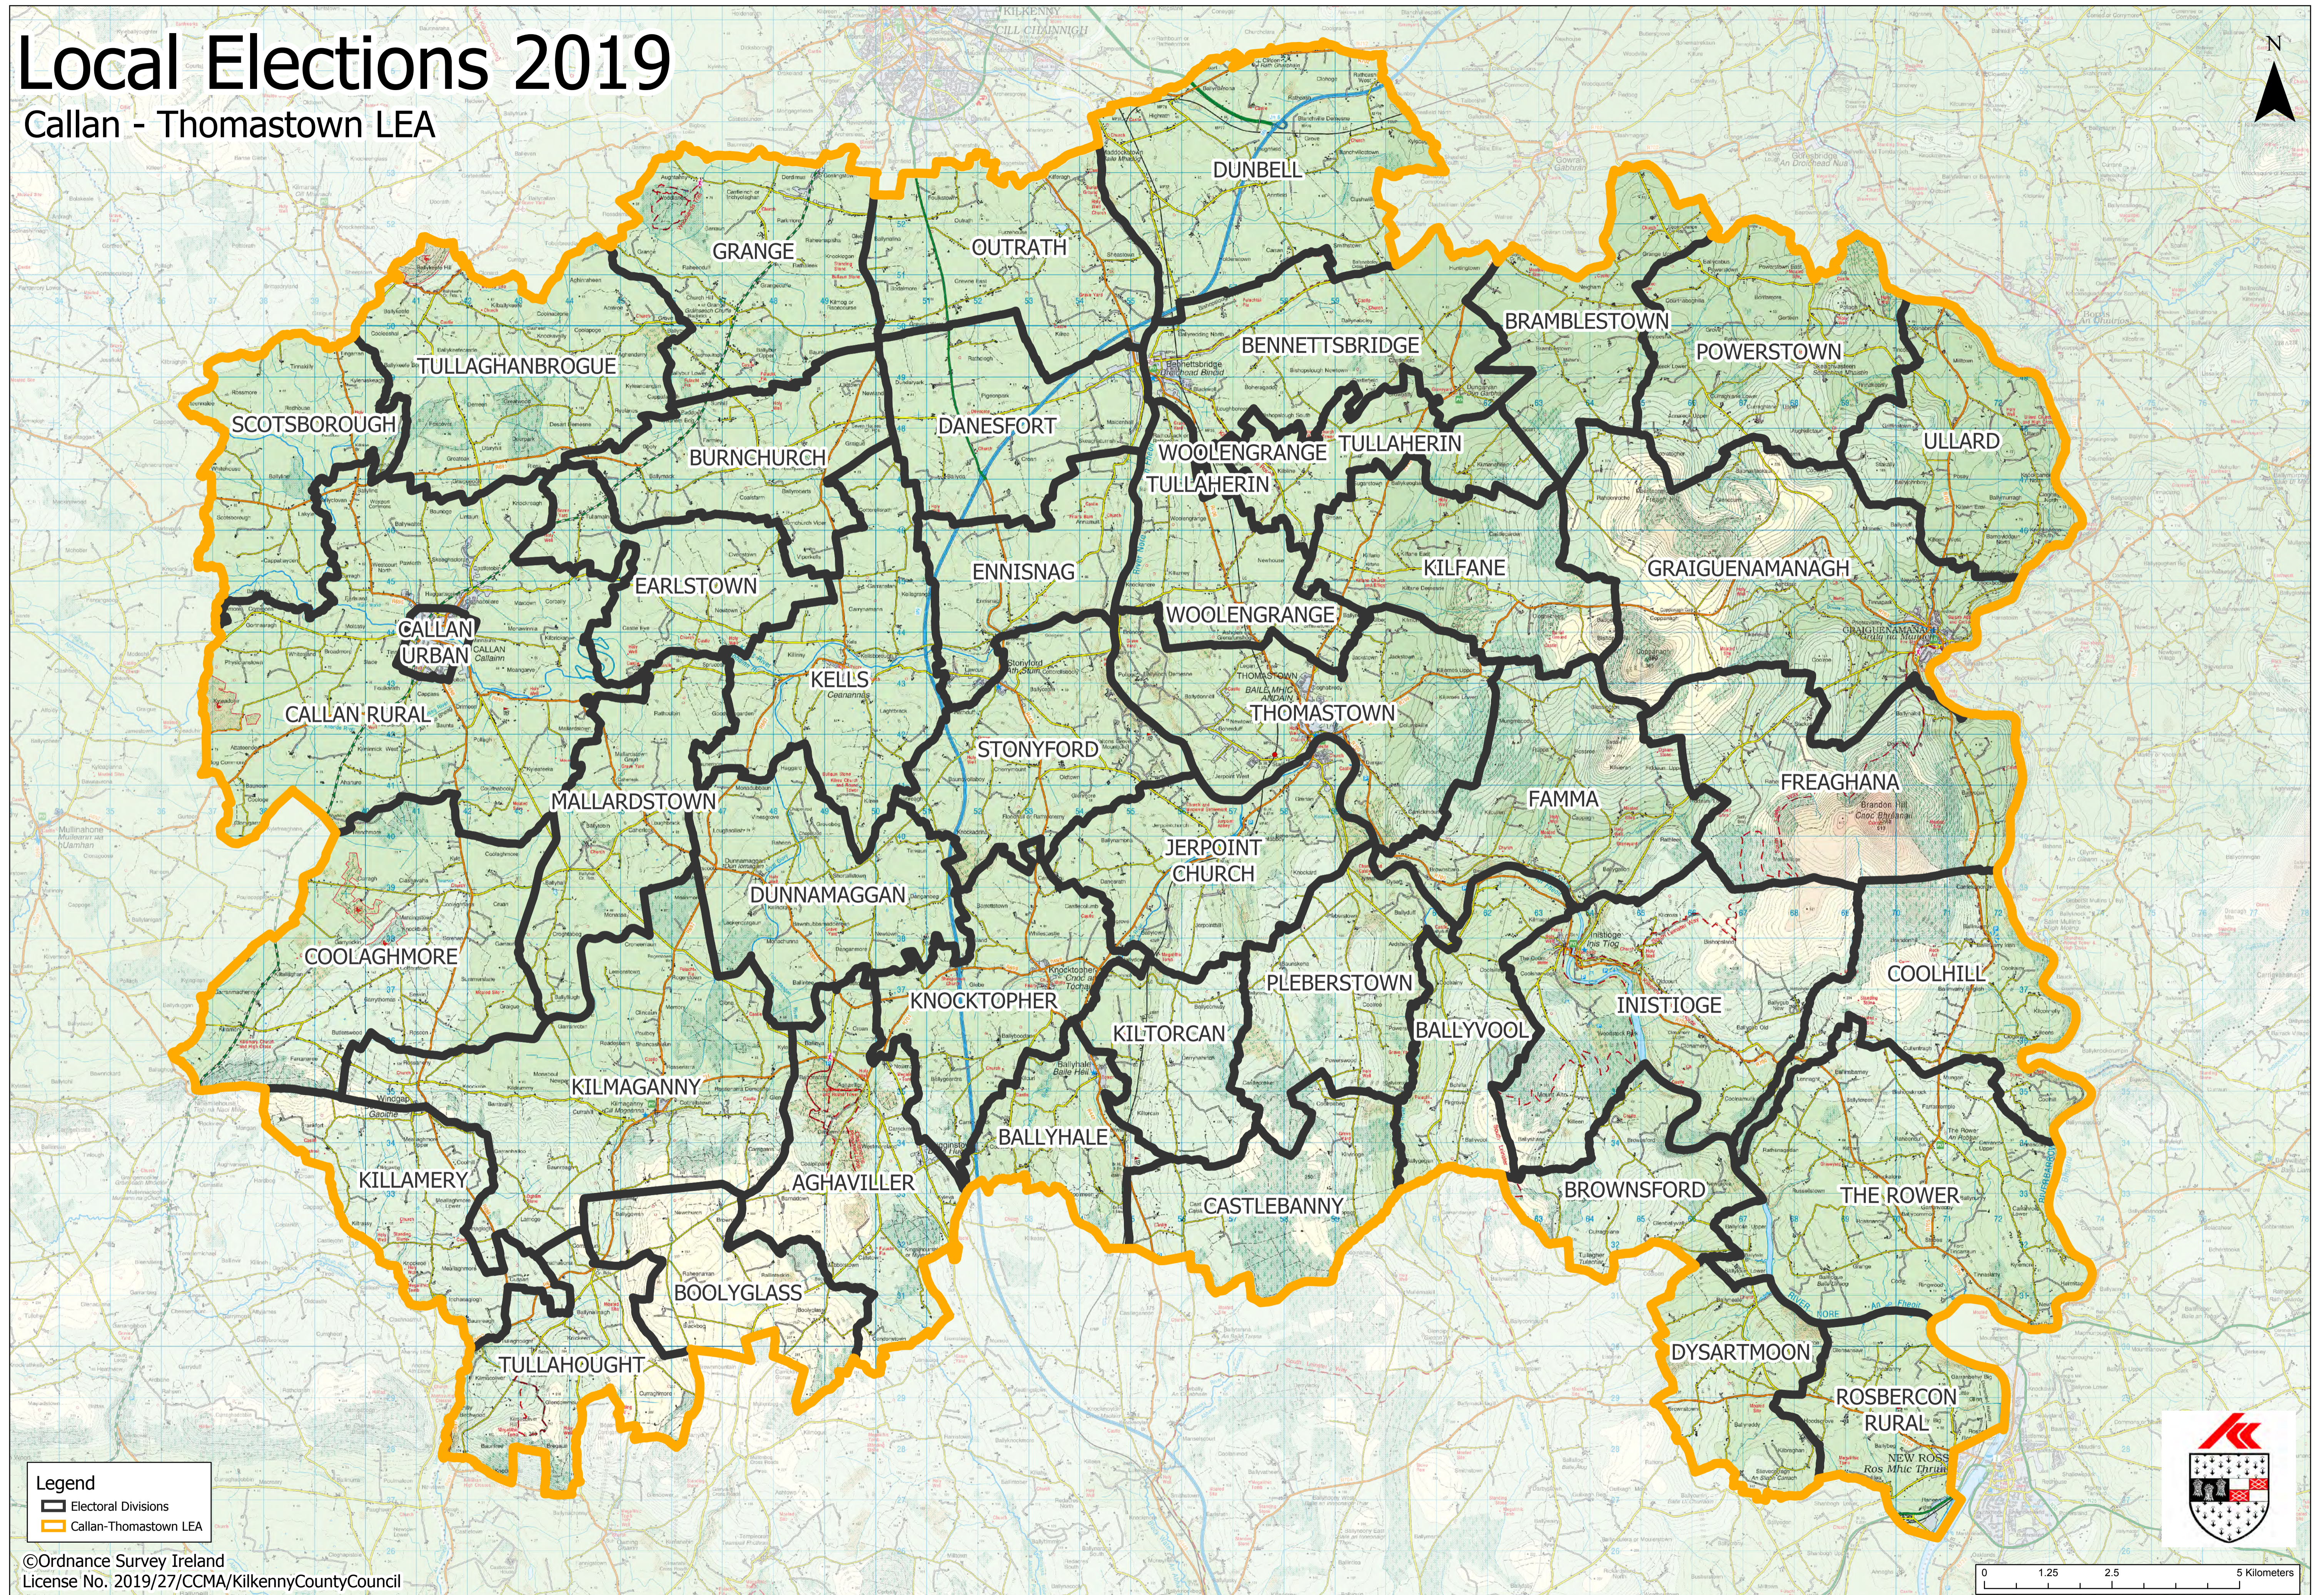

# Local Elections 2019

Callan - Thomastown LEA

Legend  
Electoral Divisions  
Callan-Thomastown LEA

©Ordnance Survey Ireland  
License No. 2019/27/CCMA/KilkennyCountyCouncil

0 1.25 2.5 5 Kilometers